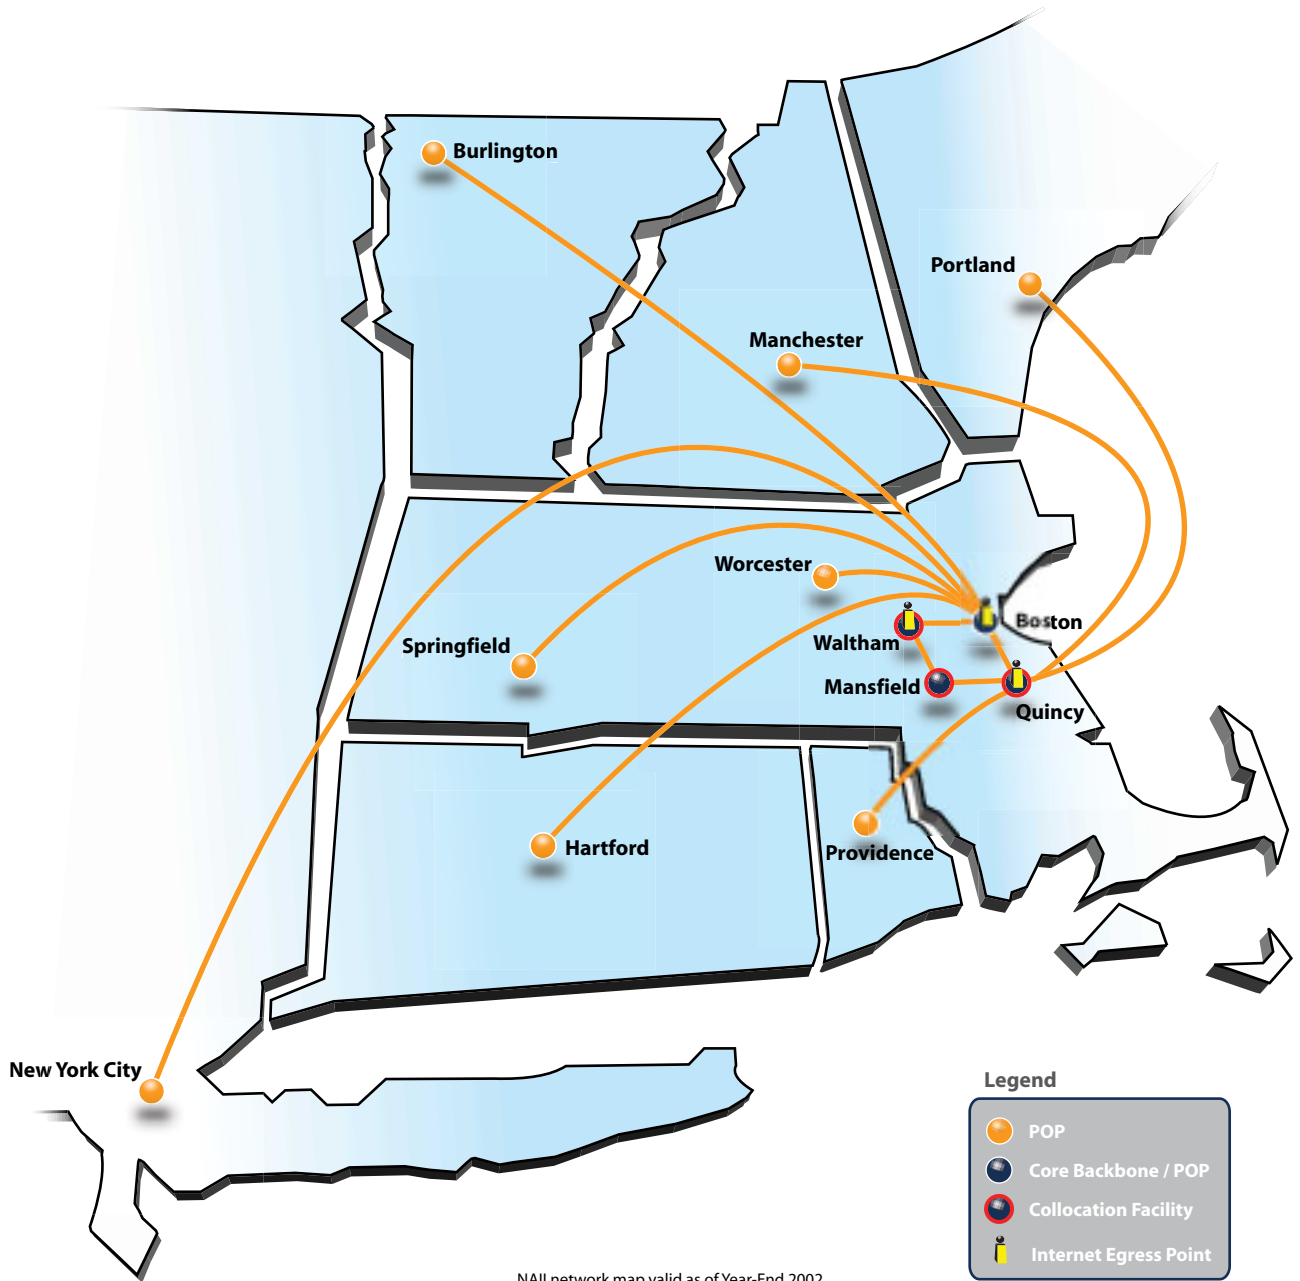

## SUPER REGIONAL NETWORK COVERAGE MAP

NAIi network map valid as of Year-End 2002

800 south main street  
mansfield, ma 02048  
p. 508.339.0482  
f. 508.339.0176  
www.naii.net